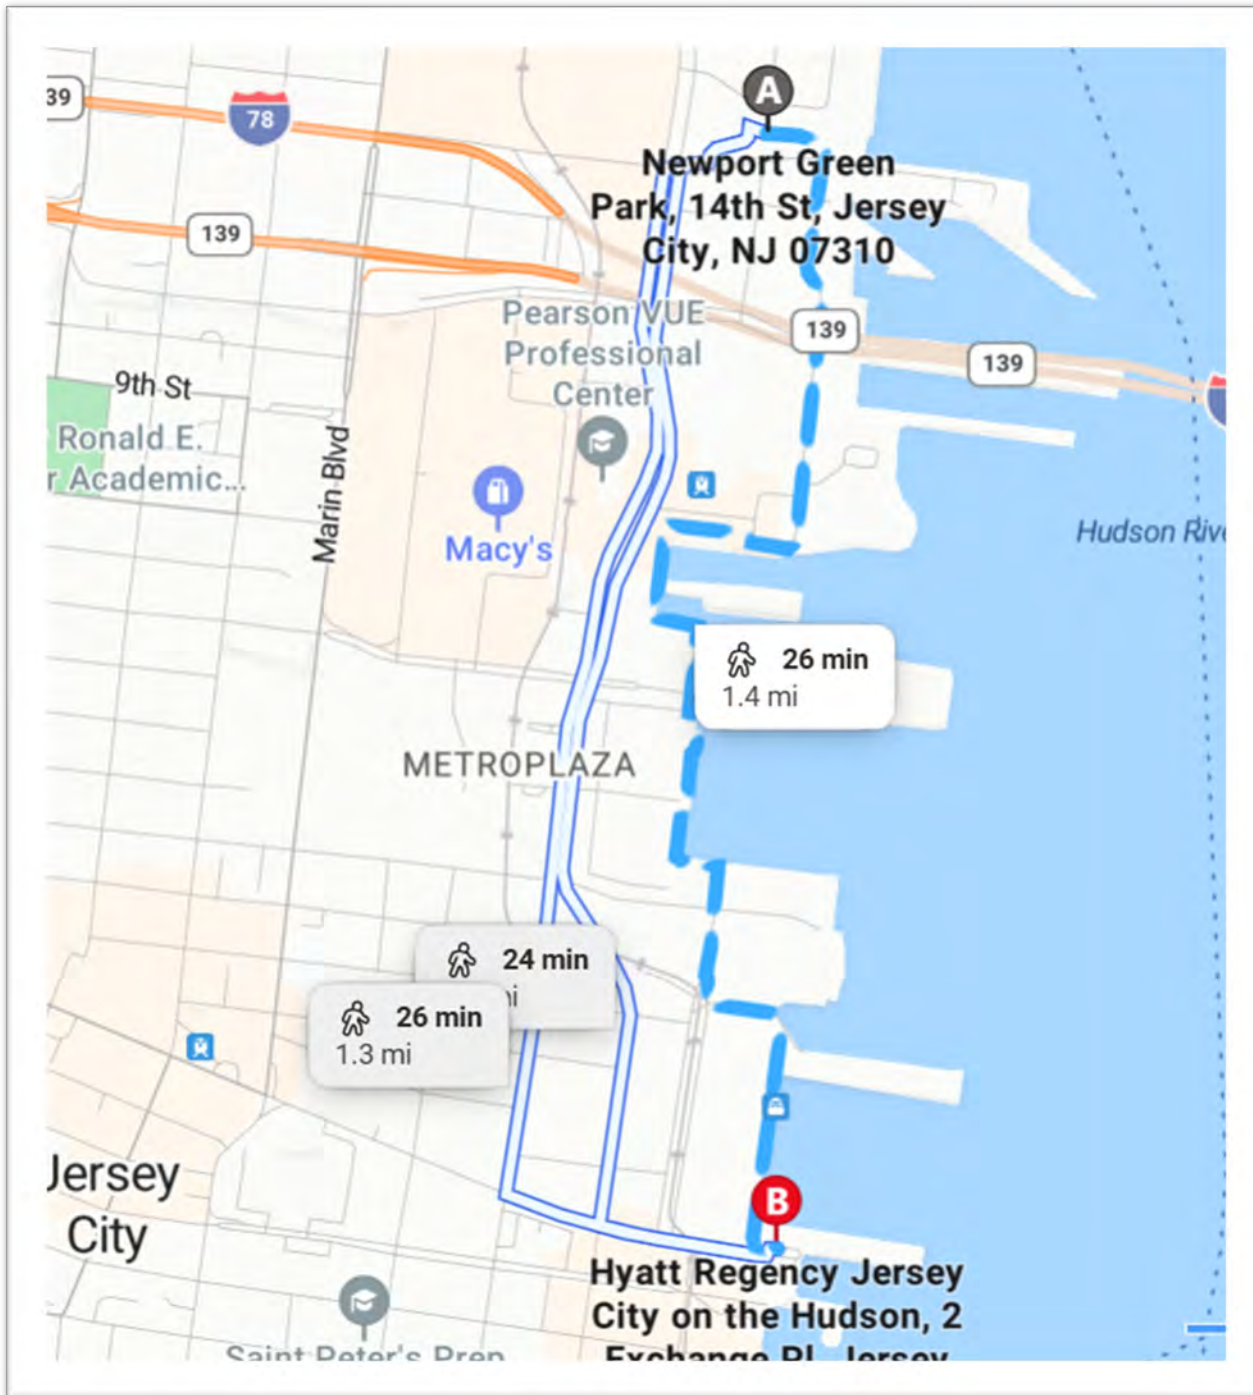

I.CON EAST WATERFRONT FUN RUN/WALK – ROUTE MAP

The course is an out-and-back route along the Hudson River Waterfront Walkway, starting at the Hyatt Regency Jersey City and heading north with the river on your right.

Participants will run to Newport Green Park and continue to the ~1-mile turnaround point, then return along the same route.

Approximate distance: 2 miles (1 mile out / 1 mile back). Please be sure to go at your own pace, staying on the waterfront pathway.

***Elevated Hydration
Experience (Sponsored by
Outdoor Digs)***

*Located at the midpoint
turnaround near Newport
Green Park waterfront
walkway*
